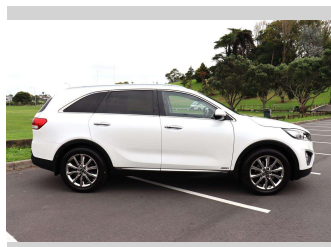

# 2015 Kia Sorento 2.2 DIESEL PREMIUM 4X4 NZ NEW

Purchase Price

**\$27,975**

Includes GST, Registration & Licensing

Finance may be available on this vehicle. Ask one of our friendly staff for more information.