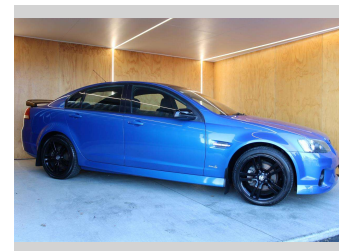

2011 Holden Commodore SV6 BLUE AND BLACK

Purchase Price **\$9,990**
Includes GST, Registration & Licensing

Finance may be available on this vehicle. Ask one of our friendly staff for more information.

Gain peace of mind with Mechanical Breakdown Insurance. **Ask us how.**

- Top features**
- » ABS Brakes
 - » Auto Headlights
 - » Bluetooth
 - » Cruise Control
 - » Electric Mirrors
 - » Electric Windows
 - » NZ NEW
 - » Power Steering
 - » V6

Body Style
Sedan

Odometer
231,575 km

Reg No.
FZF694

Ext Colour
Blue

History
NZ New

Seats
5 seats

CO2 Emissions
★ ★ ☆ ☆ ☆ ☆
262 grams/km

Energy Economy
★ ☆ ☆ ☆ ☆ ☆
Annual fuel cost of \$4,270
10.9L per 100km

Cost per year is an estimate based on petrol price of \$2.80 per litre and an average distance of 14000 km. Emissions and Energy Economy figures standardised to 3P WLTP.