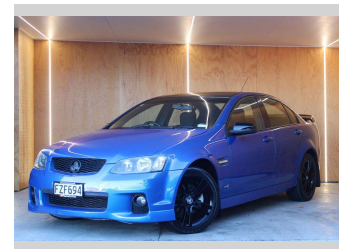

2011 Holden Commodore SV6 BLUE AND BLACK

Purchase Price **\$9,990**
Includes GST, Registration & Licensing

Finance may be available on this vehicle. Ask one of our friendly staff for more information.

Gain peace of mind with Mechanical Breakdown Insurance. **Ask us how.**

- Top features**
- » ABS Brakes
 - » Auto Headlights
 - » Bluetooth
 - » Cruise Control
 - » Electric Mirrors
 - » Electric Windows
 - » NZ NEW
 - » Power Steering
 - » V6

Body Style
Sedan

Odometer
231,575 km

Engine
3564 cc, Internal Combustion

Fuel Type
Petrol

Transmission
Automatic

Wheels
-

VIN
6G1EK5EV5BL557761

Interior
-

Safety

Based on 2023 UCSR rating for 06-13 models

Reg No.
FZF694

Ext Colour
Blue

History
NZ New

Seats
5 seats

CO2 Emissions
★ ★ ☆ ☆ ☆ ☆
262 grams/km

Energy Economy
★ ☆ ☆ ☆ ☆ ☆
Annual fuel cost of \$4,270
10.9L per 100km

Cost per year is an estimate based on petrol price of \$2.80 per litre and an average distance of 14000 km. Emissions and Energy Economy figures standardised to 3P WLTP.