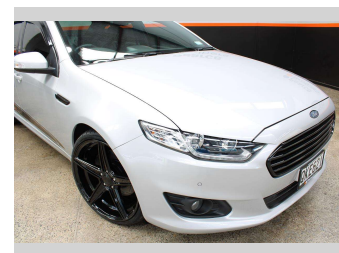

2015 Ford Falcon G6E TURBO, LWRD ON 20's

Purchase Price **\$41,990**
Includes GST, Registration & Licensing

Finance may be available on this vehicle. Ask one of our friendly staff for more information.

Gain peace of mind with Mechanical Breakdown Insurance. **Ask us how.**

Body Style
4 door, Sedan

Odometer
119,548 km

Engine
3984 cc, Internal Combustion

Fuel Type
Petrol

Transmission
Automatic

Wheels
-

VIN
6FPAAAJGSWFK78712

Interior
-