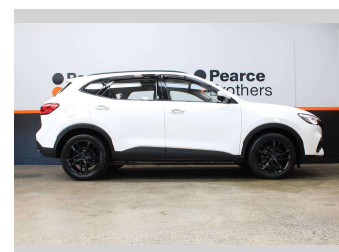

2022 MG Hs PHEV 10HD LEATHER NZ NEW

Purchase Price **\$27,990**
Includes GST, Registration & Licensing

Finance may be available on this vehicle. Ask one of our friendly staff for more information.

Gain peace of mind with Mechanical Breakdown Insurance. **Ask us how.**

Body Style
5 door, Wagon

Odometer
51,259 km

Engine
1490 cc, Plug-In Hybrid

Fuel Type
Plug-in hybrid

Transmission
Automatic

Wheels
-

VIN
LSJA24392NN120746

Interior
-