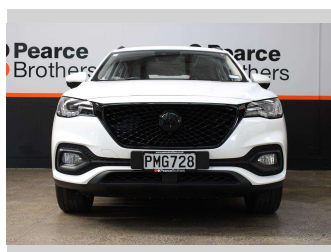

2022 MG Hs PHEV 10HD LEATHER NZ NEW

Purchase Price **\$27,990**
Includes GST, Registration & Licensing

Finance may be available on this vehicle. Ask one of our friendly staff for more information.

Gain peace of mind with Mechanical Breakdown Insurance. **Ask us how.**

Body Style
5 door, Wagon

Odometer
51,259 km

Engine
1490 cc, Plug-In Hybrid

Fuel Type
Plug-in hybrid

Transmission
Automatic

Wheels
-

VIN
LSJA24392NN120746

Interior
-