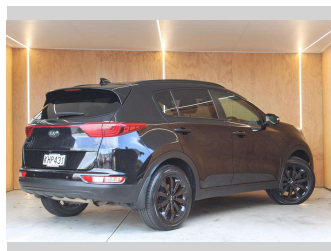

2017 Kia Sportage EX 2.4P NZ NEW AWD LEATHER

Purchase Price **\$14,990**
Includes GST, Registration & Licensing

Finance may be available on this vehicle. Ask one of our friendly staff for more information.

Gain peace of mind with Mechanical Breakdown Insurance. **Ask us how.**

Top features
None Listed

Body Style
5 door, SUV / 4x4

Odometer
169,115 km

Engine
2359 cc, Internal Combustion

Fuel Type
Petrol

Transmission
Automatic, 4WD