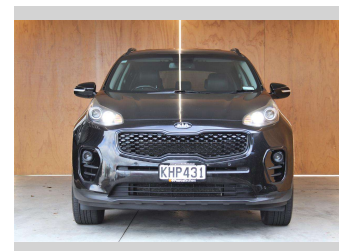

2017 Kia Sportage EX 2.4P NZ NEW AWD LEATHER

Purchase Price **\$14,990**
Includes GST, Registration & Licensing

Finance may be available on this vehicle. Ask one of our friendly staff for more information.

Gain peace of mind with Mechanical Breakdown Insurance. **Ask us how.**

Top features
None Listed

Body Style
5 door, SUV / 4x4

Odometer
169,115 km

Engine
2359 cc, Internal Combustion

Fuel Type
Petrol

Transmission
Automatic, 4WD