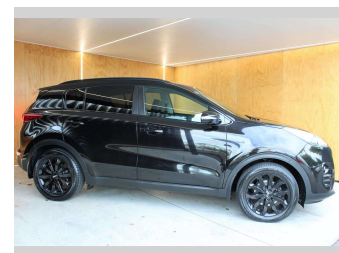

2017 Kia Sportage EX 2.4P NZ NEW AWD LEATHER

Purchase Price **\$14,990**
Includes GST, Registration & Licensing

Finance may be available on this vehicle. Ask one of our friendly staff for more information.

Gain peace of mind with Mechanical Breakdown Insurance. **Ask us how.**

Top features
None Listed

Body Style
5 door, SUV / 4x4

Odometer
169,115 km

Engine
2359 cc, Internal Combustion

Fuel Type
Petrol

Transmission
Automatic, 4WD