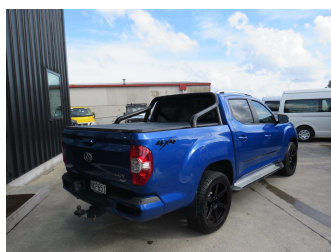

2021 LDV T60 4X4, LOW KMS, 20" MAGS

Purchase Price **\$29,995**
Includes GST, Registration & Licensing

Finance may be available on this vehicle. Ask one of our friendly staff for more information.

Gain peace of mind with Mechanical Breakdown Insurance. **Ask us how.**

Top features

- » 20" ALLOYS
- » 4WD/4x4
- » ABS Brakes
- » Air Bag(s)
- » Air Conditioning
- » Bluetooth
- » Car Stereo
- » Central Locking
- » Climate Control
- » Cruise Control
- » Digital Display
- » Electric Mirrors
- » Electric Windows
- » Electronic Stability Co...
- » Hard Lid
- » Intercooler
- » ISOFIX
- » Low Range 4WD

Body Style
4 door, Ute

Odometer
79,384 km

Engine
2776 cc, In-Line

Fuel Type
Diesel

Transmission
Automatic, 4WD

Wheels
-

VIN
LSFAM11A8LA140133

Interior
Black

Safety
-

Reg No.
NKP651

Ext Colour
Blue

History
NZ New, 4 owners

Seats
5 seats, Cloth

CO2 Emissions
-

Energy Economy
-

Stock ID: 31505