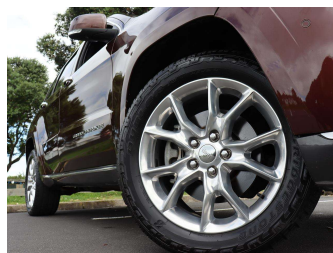

2015 Jeep GRAND CHEROKEE Overland Summit

Purchase Price **\$33,975**
Includes GST, Registration & Licensing

Finance may be available on this vehicle. Ask one of our friendly staff for more information.

Gain peace of mind with Mechanical Breakdown Insurance. **Ask us how.**

Body Style
5 door, SUV

Odometer
68,692 km

Engine
3000 cc, Turbo Diesel

Fuel Type
Diesel

Transmission
Automatic, 4WD

Wheels
-

VIN
1C4RJFKM5FC647394

Interior
Black, Leather