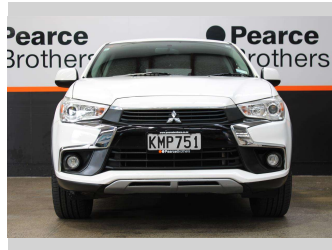

# 2017 Mitsubishi Asx XLS, 2.0L, NEW SHAPE

**Purchase Price** **\$15,990**  
Includes GST, Registration & Licensing

Finance may be available on this vehicle. Ask one of our friendly staff for more information.

Body Style  
**5 door, Wagon**

Odometer  
**103,018 km**

Engine  
**1998 cc, Internal Combustion**

Fuel Type  
**Petrol**

Transmission  
**CVT**

Wheels  
-

VIN  
**JMFXTGA2WHZ006298**

Interior  
-