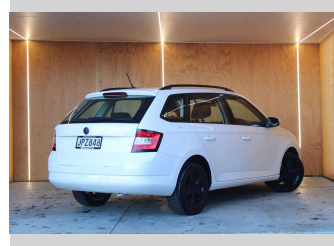

# 2016 Skoda Fabia COMBI 81KW TSI 7DSG

Purchase Price

**\$9,990**

Includes GST, Registration & Licensing

Finance may be available on this vehicle. Ask one of our friendly staff for more information.

Gain peace of mind with Mechanical Breakdown Insurance. **Ask us how.**

## Top features

None Listed

Body Style

**5 door, Station Wagon**

Odometer

**108,853 km**

Engine

**1197 cc, Internal Combustion**