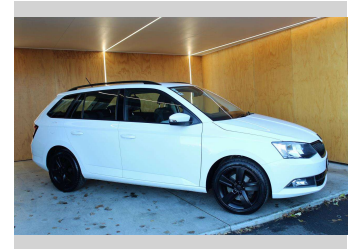

# 2016 Skoda Fabia COMBI 81KW TSI 7DSG

Purchase Price

**\$9,990**

Includes GST, Registration & Licensing

Finance may be available on this vehicle. Ask one of our friendly staff for more information.

Gain peace of mind with Mechanical Breakdown Insurance. **Ask us how.**

## Top features

None Listed

Body Style

**5 door, Station Wagon**

Odometer

**108,853 km**

Engine

**1197 cc, Internal Combustion**