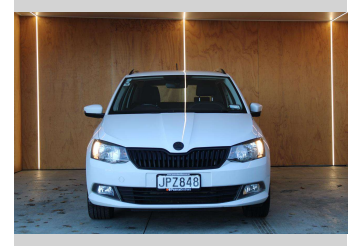

# 2016 Skoda Fabia COMBI 81KW TSI 7DSG

Purchase Price

**\$9,990**

Includes GST, Registration & Licensing

Finance may be available on this vehicle. Ask one of our friendly staff for more information.

Gain peace of mind with Mechanical Breakdown Insurance. **Ask us how.**

## Top features

None Listed

Body Style

**5 door, Station Wagon**

Odometer

**108,853 km**

Engine

**1197 cc, Internal Combustion**