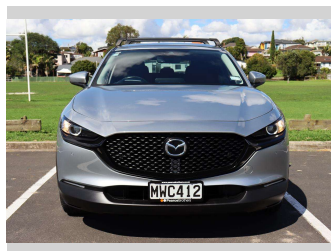

2020 Mazda CX-30 NZ NEW GTX PTR 2.5P/4WD/6AT

Purchase Price **\$26,975**
Includes GST, Registration & Licensing

Finance may be available on this vehicle. Ask one of our friendly staff for more information.

Gain peace of mind with Mechanical Breakdown Insurance. **Ask us how.**

Top features
None Listed

Body Style
5 door, SUV

Odometer
52,966 km

Engine
2488 cc, In-Line

Fuel Type
Petrol

Transmission
Automatic, 4WD