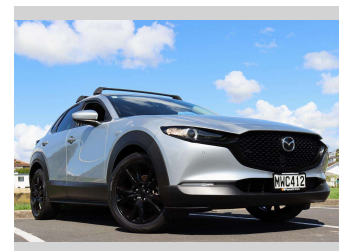

2020 Mazda CX-30 NZ NEW GTX PTR 2.5P/4WD/6AT

Purchase Price **\$26,975**
Includes GST, Registration & Licensing

Finance may be available on this vehicle. Ask one of our friendly staff for more information.

Gain peace of mind with Mechanical Breakdown Insurance. **Ask us how.**

Top features
None Listed

Body Style
5 door, SUV

Odometer
52,966 km

Engine
2488 cc, In-Line

Fuel Type
Petrol

Transmission
Automatic, 4WD