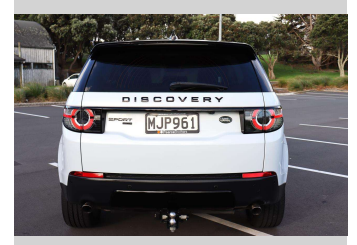

# 2018 Land Rover Discovery Sport TD4 (110KW) HSE

**Purchase Price** **\$31,975**  
Includes GST, Registration & Licensing

Finance may be available on this vehicle. Ask one of our friendly staff for more information.