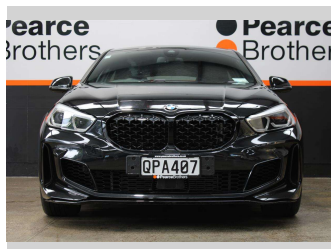

2021 BMW M135i XDRIVE

Purchase Price **\$48,990**
Includes GST, Registration & Licensing

Finance may be available on this vehicle. Ask one of our friendly staff for more information.

Gain peace of mind with Mechanical Breakdown Insurance. **Ask us how.**

Top features

- » 4WD/4x4

Body Style
5 door, Hatchback

Odometer
38,000 km

Engine
1998 cc, Internal Combustion

Fuel Type
Petrol

Transmission
Automatic

Wheels
-

VIN
WBA7L120707H22694

Interior
-

Safety
-

Reg No.
QPA407

Ext Colour
Black

History
NZ New

Seats
5 seats

CO2 Emissions
-