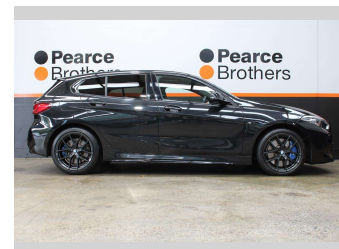

2021 BMW M135i XDRIVE

Purchase Price **\$48,990**
Includes GST, Registration & Licensing

Finance may be available on this vehicle. Ask one of our friendly staff for more information.

Gain peace of mind with Mechanical Breakdown Insurance. **Ask us how.**

Top features

- » 4WD/4x4

Body Style
5 door, Hatchback

Odometer
38,000 km

Engine
1998 cc, Internal Combustion

Fuel Type
Petrol

Transmission
Automatic

Wheels
-

VIN
WBA7L120707H22694

Interior
-

Safety
-

Reg No.
QPA407

Ext Colour
Black

History
NZ New

Seats
5 seats

CO2 Emissions
-