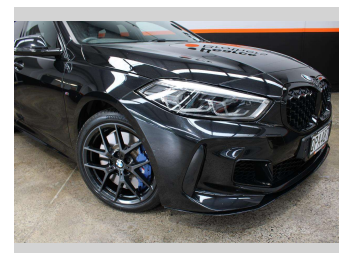

2021 BMW M135i XDRIVE

Purchase Price **\$48,990**
Includes GST, Registration & Licensing

Finance may be available on this vehicle. Ask one of our friendly staff for more information.

Gain peace of mind with Mechanical Breakdown Insurance. **Ask us how.**

Top features

- » 4WD/4x4

Body Style
5 door, Hatchback

Odometer
38,000 km

Engine
1998 cc, Internal Combustion

Fuel Type
Petrol

Transmission
Automatic

Wheels
-

VIN
WBA7L120707H22694

Interior
-

Safety
-

Reg No.
QPA407

Ext Colour
Black

History
NZ New

Seats
5 seats

CO2 Emissions
-