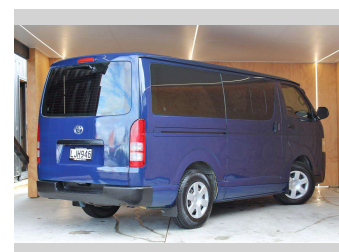

2018 Toyota Hiace ZL TWIN SLIDER MANUAL NZ

Purchase Price
Includes GST, Registration & Licensing

\$25,990

Finance may be available on this vehicle. Ask one of our friendly staff for more information.

Gain peace of mind with Mechanical Breakdown Insurance. **Ask us how.**

Top features

None Listed

Body Style
5 door, Van

Odometer
100,814 km

Engine
2982 cc, Internal Combustion

Fuel Type
Diesel

Transmission
MANUAL

Wheels
-