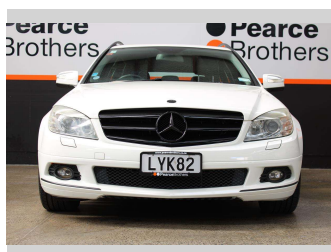

2009 Mercedes-Benz C250 BLACKED OUT, WAGON

Purchase Price **\$8,990**
Includes GST, Registration & Licensing

Finance may be available on this vehicle. Ask one of our friendly staff for more information.

Body Style
Wagon

Odometer
109,013 km

Engine
2490 cc, Internal Combustion

Fuel Type
Petrol

Transmission
Automatic

Wheels
-

VIN
WDD2042522F150567

Interior
-