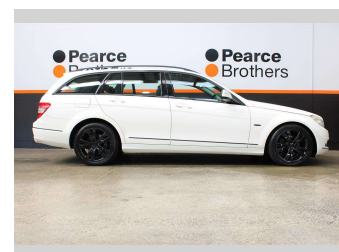

2009 Mercedes-Benz C250 BLACKED OUT, WAGON

Purchase Price **\$8,990**
Includes GST, Registration & Licensing

Finance may be available on this vehicle. Ask one of our friendly staff for more information.

Body Style
Wagon

Odometer
109,013 km

Engine
2490 cc, Internal Combustion

Fuel Type
Petrol

Transmission
Automatic

Wheels
-

VIN
WDD2042522F150567

Interior
-