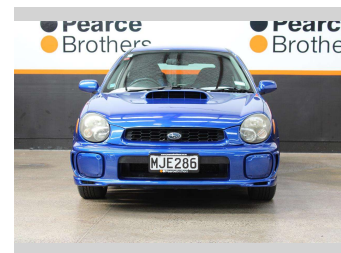

2002 Subaru Impreza WRX STI 6 SPD MANUAL

Purchase Price **\$22,990**
Includes GST, Registration & Licensing

Finance may be available on this vehicle. Ask one of our friendly staff for more information.

Gain peace of mind with Mechanical Breakdown Insurance. **Ask us how.**

Body Style
Wagon

Odometer
137,459 km

Engine
1990 cc, Internal Combustion

Fuel Type
Petrol

Transmission
MANUAL

Wheels
-

VIN
7A8GF090708003243

Interior
-

Safety
-

Reg No.
MJE286

Ext Colour
Blue

History
Ex-Overseas

Seats
5 seats

CO2 Emissions
-

Energy Economy
-

Stock ID: 25738