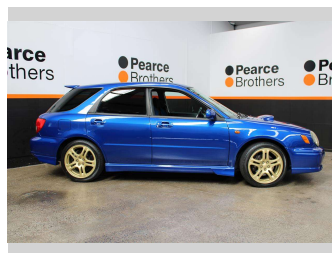

2002 Subaru Impreza WRX STI 6 SPD MANUAL

Purchase Price **\$22,990**
Includes GST, Registration & Licensing

Finance may be available on this vehicle. Ask one of our friendly staff for more information.

Gain peace of mind with Mechanical Breakdown Insurance. **Ask us how.**

Body Style
Wagon

Odometer
137,459 km

Engine
1990 cc, Internal Combustion

Fuel Type
Petrol

Transmission
MANUAL

Wheels
-

VIN
7A8GF090708003243

Interior
-