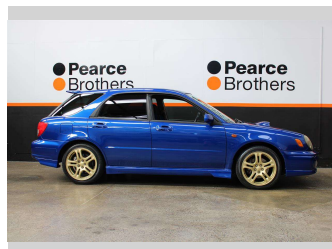

2002 Subaru Impreza WRX STI 6 SPD MANUAL

Purchase Price **\$22,990**
Includes GST, Registration & Licensing

Finance may be available on this vehicle. Ask one of our friendly staff for more information.

Gain peace of mind with Mechanical Breakdown Insurance. **Ask us how.**

Body Style
Wagon

Odometer
137,459 km

Engine
1990 cc, Internal Combustion

Fuel Type
Petrol

Transmission
MANUAL

Wheels
-

VIN
7A8GF090708003243

Interior
-