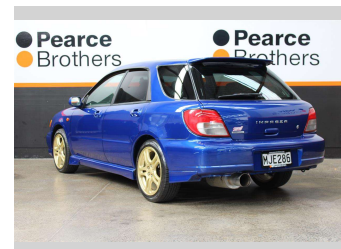

2002 Subaru Impreza WRX STI 6 SPD MANUAL

Purchase Price **\$22,990**
Includes GST, Registration & Licensing

Finance may be available on this vehicle. Ask one of our friendly staff for more information.

Gain peace of mind with Mechanical Breakdown Insurance. **Ask us how.**

Body Style
Wagon

Odometer
137,459 km

Engine
1990 cc, Internal Combustion

Fuel Type
Petrol

Transmission
MANUAL

Wheels
-

VIN
7A8GF090708003243

Interior
-

Safety
-

Reg No.
MJE286

Ext Colour
Blue

History
Ex-Overseas

Seats
5 seats

CO2 Emissions
-

Energy Economy
-

Stock ID: 25738