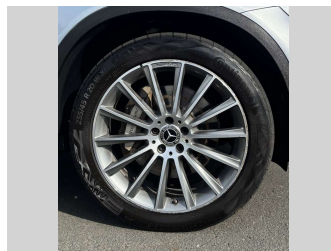

# 2017 Mercedes-Benz GLC 250 AMG COUPE SPORTS

**Purchase Price** **\$37,975**  
Includes GST, Registration & Licensing

Finance may be available on this vehicle. Ask one of our friendly staff for more information.

Gain peace of mind with Mechanical Breakdown Insurance. **Ask us how.**

**Top features**  
None Listed

Body Style  
**5 door, SUV**

Odometer  
**86,597 km**

Engine  
**2143 cc, In-Line**

Fuel Type  
**Diesel**