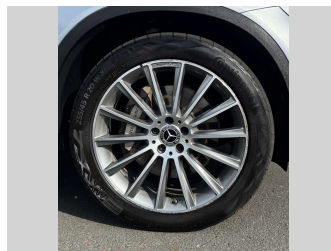

2017 Mercedes-Benz GLC 250 AMG COUPE SPORTS

Purchase Price **\$37,975**
Includes GST, Registration & Licensing

Finance may be available on this vehicle. Ask one of our friendly staff for more information.

Gain peace of mind with Mechanical Breakdown Insurance. **Ask us how.**

Top features
None Listed

Body Style
5 door, SUV

Odometer
86,597 km

Engine
2143 cc, In-Line

Fuel Type
Diesel

Transmission
Automatic, 4WD

Wheels
-

VIN
WDC2533092F284556

Interior
-

Safety

Based on 2024 UCSR rating for 15-22 models

Reg No.
KTG606

Ext Colour
Silver

History
NZ New