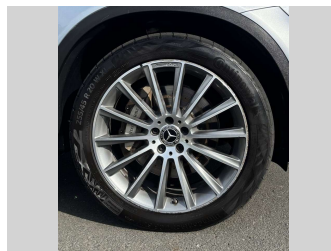

2017 Mercedes-Benz GLC 250 AMG COUPE SPORTS

Purchase Price **\$35,975**
Includes GST, Registration & Licensing

Finance may be available on this vehicle. Ask one of our friendly staff for more information.

Gain peace of mind with Mechanical Breakdown Insurance. **Ask us how.**

Top features
None Listed

Body Style
5 door, SUV

Odometer
88,833 km

Engine
2143 cc, In-Line

Fuel Type
Diesel

Transmission
Automatic, 4WD

Wheels
-

VIN
WDC2533092F284556

Interior
-

Safety

Based on 2024 UCSR rating for 15-22 models

Reg No.
KTG606

Ext Colour
Silver

History
NZ New