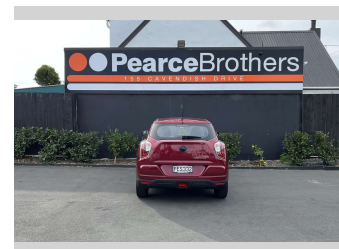

2022 Ssangyong Tivoli SPORT, LOW KMS, NZ NEW

Purchase Price **\$20,990**
Includes GST, Registration & Licensing

Finance may be available on this vehicle. Ask one of our friendly staff for more information.

Body Style
5 door, Wagon

Odometer
34,579 km

Engine
1498 cc, Internal Combustion

Fuel Type
Petrol

Transmission
Automatic

Wheels
-

VIN
KPT30B1YSMP37XXXX

Interior
-