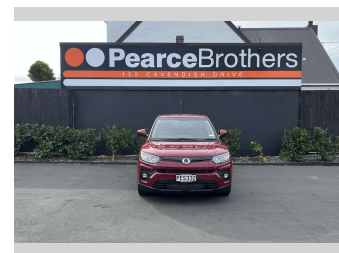

2022 Ssangyong Tivoli SPORT, LOW KMS, NZ NEW

Purchase Price **\$20,990**
Includes GST, Registration & Licensing

Finance may be available on this vehicle. Ask one of our friendly staff for more information.

Body Style
5 door, Wagon

Odometer
34,579 km

Engine
1498 cc, Internal Combustion

Fuel Type
Petrol

Transmission
Automatic

Wheels
-

VIN
KPT30B1YSMP37XXXX

Interior
-