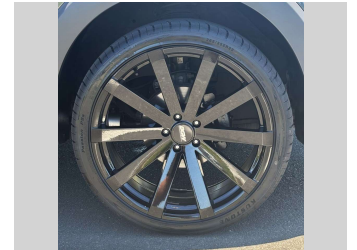

2017 Holden Captiva LS EQUIPE ON BRAND NEW

Purchase Price **\$19,975**
Includes GST, Registration & Licensing

Finance may be available on this vehicle. Ask one of our friendly staff for more information.

Gain peace of mind with Mechanical Breakdown Insurance. **Ask us how.**

Top features
None Listed

Body Style
5 door, SUV

Odometer
71,045 km

Engine
2384 cc, In-Line

Fuel Type
Petrol

Transmission
Automatic

Wheels
-