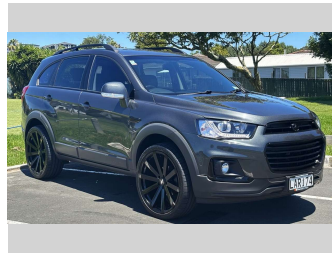

2017 Holden Captiva LS EQUIPE ON BRAND NEW

Purchase Price **\$19,975**
Includes GST, Registration & Licensing

Finance may be available on this vehicle. Ask one of our friendly staff for more information.

Gain peace of mind with Mechanical Breakdown Insurance. **Ask us how.**

Top features
None Listed

Body Style
5 door, SUV

Odometer
71,045 km

Engine
2384 cc, In-Line

Fuel Type
Petrol

Transmission
Automatic

Wheels
-