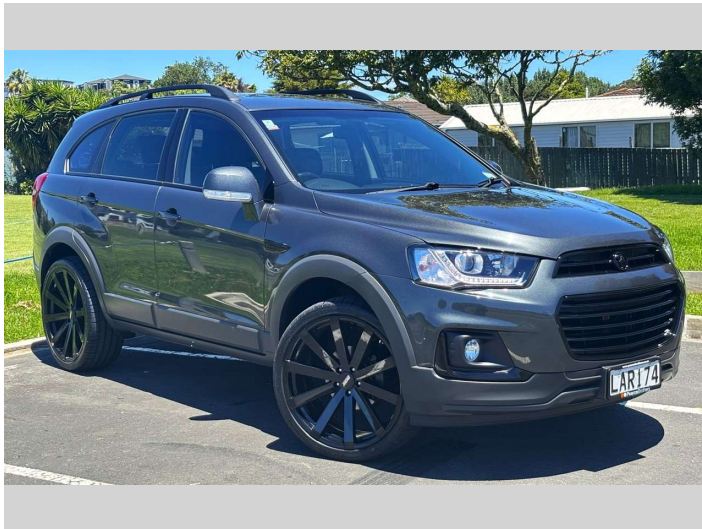

2017 Holden Captiva LS EQUIPE ON BRAND NEW

Purchase Price **\$19,975**
Includes GST, Registration & Licensing

Finance may be available on this vehicle. Ask one of our friendly staff for more information.

Gain peace of mind with Mechanical Breakdown Insurance. **Ask us how.**

Top features
None Listed

Body Style
5 door, SUV

Odometer
71,045 km

Engine
2384 cc, In-Line

Fuel Type
Petrol

Transmission
Automatic

Wheels
-