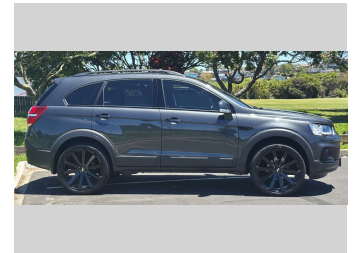

2017 Holden Captiva LS EQUIPE ON BRAND NEW

Purchase Price **\$19,975**
Includes GST, Registration & Licensing

Finance may be available on this vehicle. Ask one of our friendly staff for more information.

Gain peace of mind with Mechanical Breakdown Insurance. **Ask us how.**

Top features
None Listed

Body Style
5 door, SUV

Odometer
71,045 km

Engine
2384 cc, In-Line

Fuel Type
Petrol

Transmission
Automatic

Wheels
-