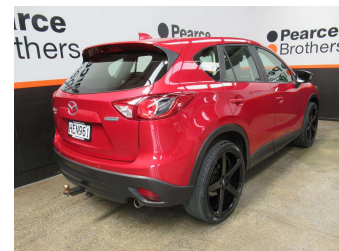

2013 Mazda CX-5 LTD 2.5P 4WD NZ NEW

Purchase Price **\$15,990**
Includes GST, Registration & Licensing

Finance may be available on this vehicle. Ask one of our friendly staff for more information.

Gain peace of mind with Mechanical Breakdown Insurance. **Ask us how.**

Body Style
5 door, Wagon

Odometer
155,341 km

Engine
2488 cc, Internal Combustion

Fuel Type
Petrol

Transmission
Automatic

Wheels
-

VIN
JM0KE103100231158

Interior
-