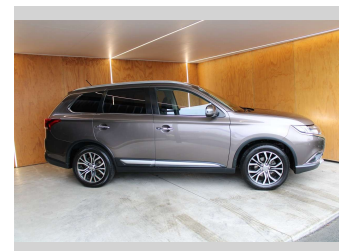

2016 Mitsubishi Outlander VRX, 4X4, 7 SEAT,

Purchase Price **\$17,990**
Includes GST, Registration & Licensing

Finance may be available on this vehicle. Ask one of our friendly staff for more information.

Body Style
5 door, Wagon

Odometer
176,933 km

Engine
2360 cc, Internal Combustion

Fuel Type
Petrol

Transmission
CVT

Wheels
-

VIN
JMFXTGF8WGJ000525

Interior
-