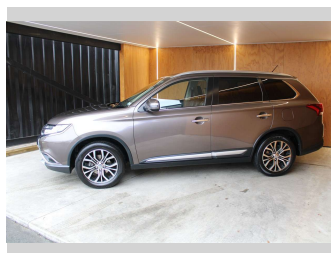

2016 Mitsubishi Outlander VRX, 4X4, 7 SEAT,

Purchase Price **\$17,990**
Includes GST, Registration & Licensing

Finance may be available on this vehicle. Ask one of our friendly staff for more information.

Body Style
5 door, Wagon

Odometer
176,933 km

Engine
2360 cc, Internal Combustion

Fuel Type
Petrol

Transmission
CVT

Wheels
-

VIN
JMFXTGF8WGJ000525

Interior
-