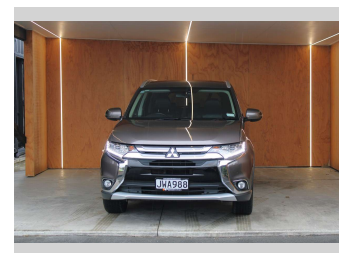

2016 Mitsubishi Outlander VRX, 4X4, 7 SEAT,

Purchase Price **\$17,990**
Includes GST, Registration & Licensing

Finance may be available on this vehicle. Ask one of our friendly staff for more information.

Body Style
5 door, Wagon

Odometer
176,933 km

Engine
2360 cc, Internal Combustion

Fuel Type
Petrol

Transmission
CVT

Wheels
-

VIN
JMFXTGF8WGJ000525

Interior
-