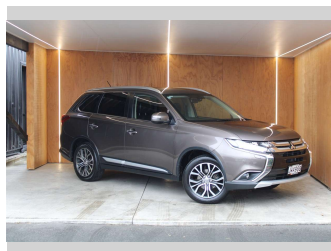

2016 Mitsubishi Outlander VRX, 4X4, 7 SEAT,

Purchase Price **\$17,990**
Includes GST, Registration & Licensing

Finance may be available on this vehicle. Ask one of our friendly staff for more information.

Body Style
5 door, Wagon

Odometer
176,933 km

Engine
2360 cc, Internal Combustion

Fuel Type
Petrol

Transmission
CVT

Wheels
-

VIN
JMFXTGF8WGJ000525

Interior
-