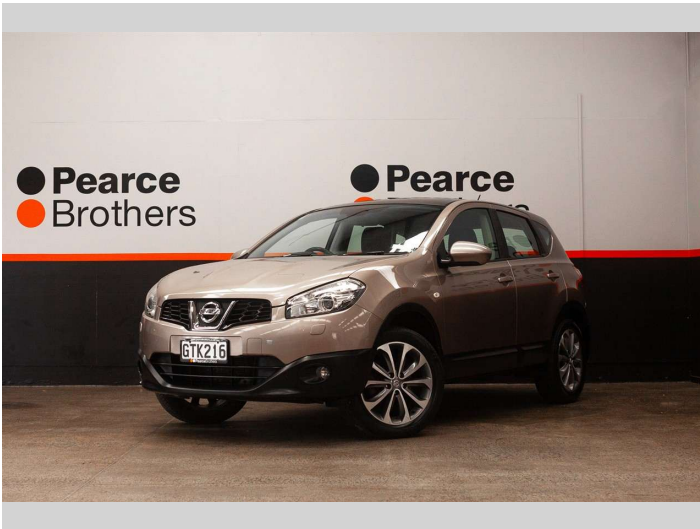

# 2010 Nissan Qashqai TI, 2.0L PETROL, MOON ROOF

**Purchase Price** **\$9,990**  
Includes GST, Registration & Licensing

Finance may be available on this vehicle. Ask one of our friendly staff for more information.

Body Style  
**Hatchback**

Odometer  
**121,129 km**

Engine  
**1998 cc, Internal Combustion**

Fuel Type  
**Petrol**

Transmission  
**CVT**

Wheels  
-

VIN  
**SJNFBAJ10A215XXXX**

Interior  
-

Safety  
  
Based on 2024 VSRR rating

Reg No.  
**GTK216**

Ext Colour  
**Brown**

History  
**NZ New**

Seats  
**5 seats**

CO2 Emissions  
**★★★★☆**  
**203 grams/km**

Energy Economy  
**★★☆☆☆**  
**Annual fuel cost of \$3,330**  
**8.5L per 100km**