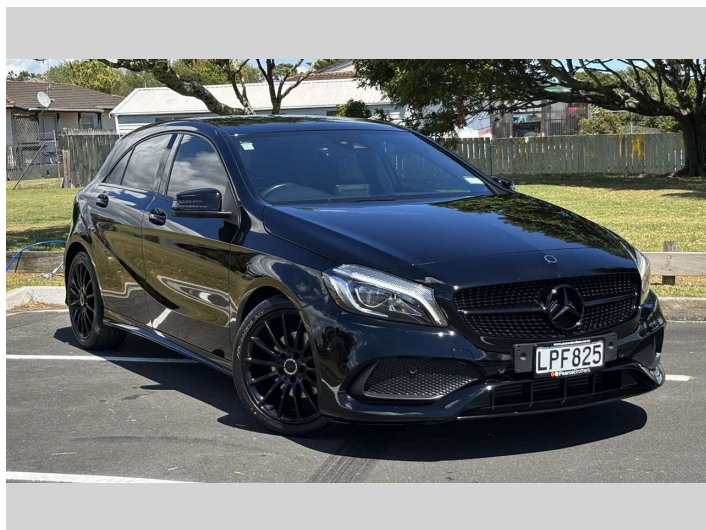

2018 Mercedes-Benz A-Class A200

Purchase Price **POA**
Includes GST, Registration & Licensing

Finance may be available on this vehicle. Ask one of our friendly staff for more information.

Gain peace of mind with Mechanical Breakdown Insurance. **Ask us how.**

Top features
None Listed

Body Style
4 door, Hatchback

Odometer
51,160 km

Engine
1595 cc, In-Line

Fuel Type
Petrol

Transmission
Automatic, Front Wheel

Wheels
-

VIN
WDD1760432J736707

Interior
-

Safety
-

Reg No.
LPF825

Ext Colour
Black

History
NZ New, 4 owners

Seats
5 seats

CO2 Emissions
-

Energy Economy
-