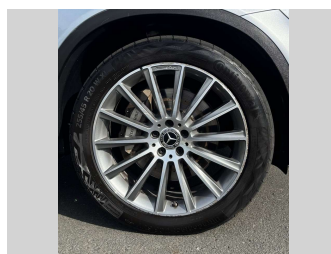

2017 Mercedes-Benz GLC 250 AMG COUPE SPORTS

Purchase Price **\$39,975**
Includes GST, Registration & Licensing

Finance may be available on this vehicle. Ask one of our friendly staff for more information.

Gain peace of mind with Mechanical Breakdown Insurance. **Ask us how.**

Top features
None Listed

Body Style
5 door, SUV

Odometer
86,597 km

Engine
2143 cc, In-Line

Fuel Type
Diesel

Transmission
Automatic, 4WD

Wheels
-

VIN
WDC2533092F284556

Interior
-

Safety
-

Reg No.
KTG606

Ext Colour
Silver

History
NZ New, 4 owners

Seats
5 seats