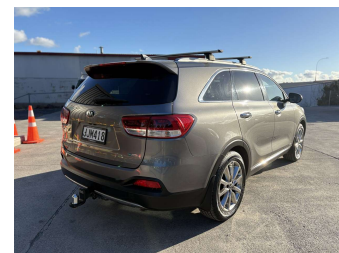

2015 Kia Sorento PREMIUM 2.2D/4WD/6AT

Purchase Price **\$21,995**
Includes GST, Registration & Licensing

Finance may be available on this vehicle. Ask one of our friendly staff for more information.

Gain peace of mind with Mechanical Breakdown Insurance. **Ask us how.**

Top features
 None Listed

Body Style
5 door, Station Wagon

Odometer
153,401 km

Engine
2199 cc, In-Line

Fuel Type
Diesel

Transmission
Automatic, 4WD

Wheels
 -

VIN
KNAPH81BSF5064784