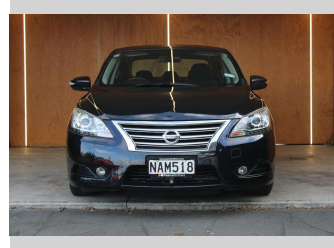

2012 Nissan Sylphy 1.8L REVERSE CAMERA

Purchase Price **\$5,990**
Includes GST, Registration & Licensing

Finance may be available on this vehicle. Ask one of our friendly staff for more information.

Gain peace of mind with Mechanical Breakdown Insurance. **Ask us how.**

Top features
None Listed

Body Style
Sedan

Odometer
126,908 km

Engine
1790 cc, Internal Combustion

Fuel Type
Petrol

Transmission
CVT

Wheels
-

VIN
7AT0DH7FX20002407

Interior
-

Safety
-

Reg No.
NAM518

Ext Colour
Black

History
Ex-Overseas

Seats
5 seats

CO2 Emissions
-

Energy Economy
-