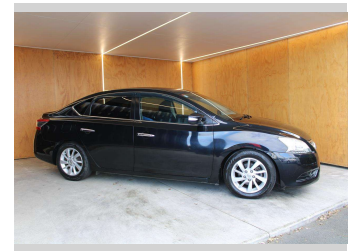

2012 Nissan Sylphy 1.8L REVERSE CAMERA

Purchase Price **\$5,990**
Includes GST, Registration & Licensing

Finance may be available on this vehicle. Ask one of our friendly staff for more information.

Gain peace of mind with Mechanical Breakdown Insurance. **Ask us how.**

Top features
None Listed

Body Style
Sedan

Odometer
126,908 km

Engine
1790 cc, Internal Combustion

Fuel Type
Petrol

Transmission
CVT

Wheels
-

VIN
7AT0DH7FX20002407

Interior
-

Safety
-

Reg No.
NAM518

Ext Colour
Black

History
Ex-Overseas

Seats
5 seats

CO2 Emissions
-

Energy Economy
-