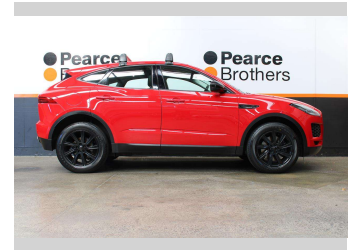

2018 Jaguar E-Pace P200 AWD 2.0P BLACKED OUT

Purchase Price **\$25,990**
Includes GST, Registration & Licensing

Finance may be available on this vehicle. Ask one of our friendly staff for more information.

Body Style
4 door, Wagon

Odometer
103,024 km

Engine
1998 cc, Internal Combustion

Fuel Type
Petrol

Transmission
Automatic

Wheels
-

VIN
SADFA2AX7K1Z39212

Interior
-