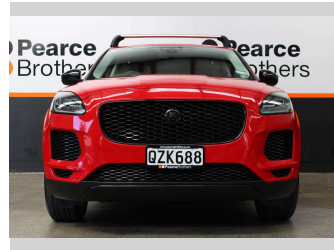

2018 Jaguar E-Pace P200 AWD 2.0P BLACKED OUT

Purchase Price **\$25,990**
Includes GST, Registration & Licensing

Finance may be available on this vehicle. Ask one of our friendly staff for more information.

Body Style
4 door, Wagon

Odometer
103,024 km

Engine
1998 cc, Internal Combustion

Fuel Type
Petrol

Transmission
Automatic

Wheels
-

VIN
SADFA2AX7K1Z39212

Interior
-