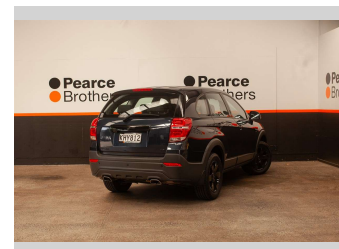

2017 Holden Captiva LS, 7 SEATER, BLACKED OUT

Purchase Price **\$15,990**
Includes GST, Registration & Licensing

Finance may be available on this vehicle. Ask one of our friendly staff for more information.

Body Style
4 door, Wagon

Odometer
99,700 km

Engine
2384 cc, Internal Combustion

Fuel Type
Petrol

Transmission
Automatic

Wheels
-

VIN
KL3CA26U9GB537861

Interior
-