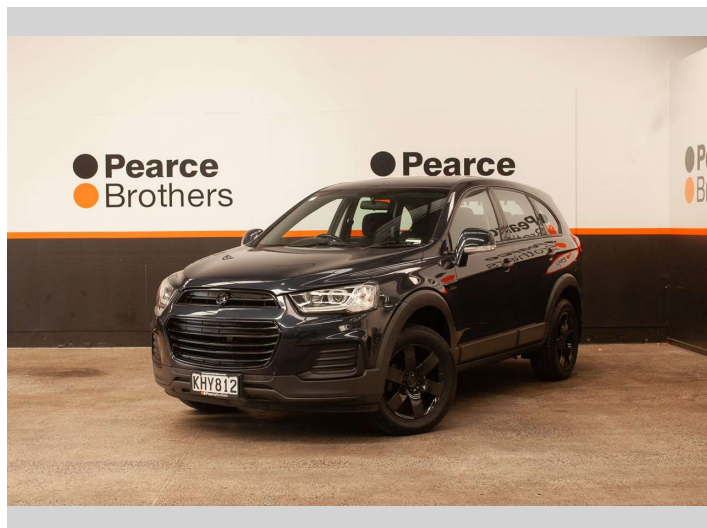

2017 Holden Captiva LS, 7 SEATER, BLACKED OUT

Purchase Price **\$15,990**
Includes GST, Registration & Licensing

Finance may be available on this vehicle. Ask one of our friendly staff for more information.

Body Style
4 door, Wagon

Odometer
99,700 km

Engine
2384 cc, Internal Combustion

Fuel Type
Petrol

Transmission
Automatic

Wheels
-

VIN
KL3CA26U9GB537861

Interior
-

Safety
-

Reg No.
KHY812

Ext Colour
Blue

History
NZ New

Seats
7 seats

CO2 Emissions
-

Energy Economy
-

-