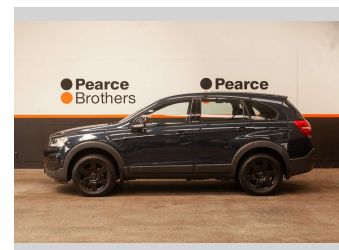

2017 Holden Captiva LS, 7 SEATER, BLACKED OUT

Purchase Price **\$15,990**
Includes GST, Registration & Licensing

Finance may be available on this vehicle. Ask one of our friendly staff for more information.

Body Style
4 door, Wagon

Odometer
99,700 km

Engine
2384 cc, Internal Combustion

Fuel Type
Petrol

Transmission
Automatic

Wheels
-

VIN
KL3CA26U9GB537861

Interior
-