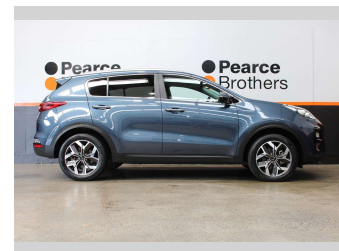

2020 Kia Sportage LX+ 2.0D 4WD 8AT

Purchase Price **\$22,990**
Includes GST, Registration & Licensing

Finance may be available on this vehicle. Ask one of our friendly staff for more information.

UDC
New Zealand's Finance Company
MARAC
MEANS FINANCE

Body Style
5 door, Wagon

Odometer
64,897 km

Engine
1995 cc, Internal Combustion

Fuel Type
Diesel

Transmission
Automatic

Wheels
-

VIN
KNAPM813SL7776375

Interior
-