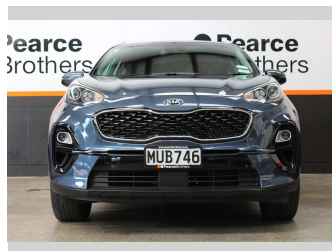

2020 Kia Sportage LX+ 2.0D 4WD 8AT

Purchase Price **\$22,990**
Includes GST, Registration & Licensing

Finance may be available on this vehicle. Ask one of our friendly staff for more information.

UDC
New Zealand's Finance Company
MARAC
MEANS FINANCE

Body Style
5 door, Wagon

Odometer
64,897 km

Engine
1995 cc, Internal Combustion

Fuel Type
Diesel

Transmission
Automatic

Wheels
-

VIN
KNAPM813SL7776375

Interior
-