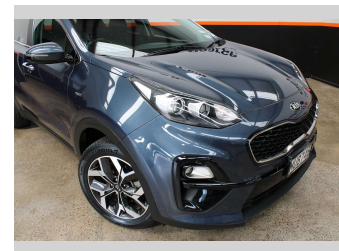

2020 Kia Sportage LX+ 2.0D 4WD 8AT

Purchase Price **\$22,990**
Includes GST, Registration & Licensing

Finance may be available on this vehicle. Ask one of our friendly staff for more information.

UDC
New Zealand's Finance Company
MARAC
MEANS FINANCE

Body Style
5 door, Wagon

Odometer
64,897 km

Engine
1995 cc, Internal Combustion

Fuel Type
Diesel

Transmission
Automatic

Wheels
-

VIN
KNAPM813SL7776375

Interior
-