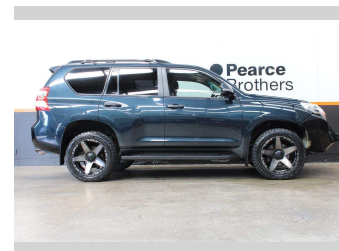

2016 Toyota Landcruiser Prado GX 2.8 DIESEL 20"

Purchase Price **\$39,990**
Includes GST, Registration & Licensing

Finance may be available on this vehicle. Ask one of our friendly staff for more information.

Body Style
5 door, Wagon

Odometer
193,540 km

Engine
2755 cc, Internal Combustion

Fuel Type
Diesel

Transmission
Automatic

Wheels
-

VIN
JTEBR3FJ40K024799

Interior
-