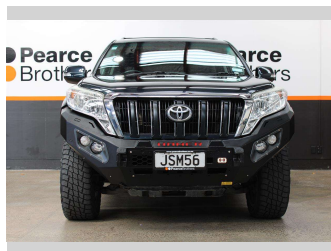

2016 Toyota Landcruiser Prado GX 2.8 DIESEL 20"

Purchase Price **\$39,990**
Includes GST, Registration & Licensing

Finance may be available on this vehicle. Ask one of our friendly staff for more information.

Body Style
5 door, Wagon

Odometer
193,540 km

Engine
2755 cc, Internal Combustion

Fuel Type
Diesel

Transmission
Automatic

Wheels
-

VIN
JTEBR3FJ40K024799

Interior
-