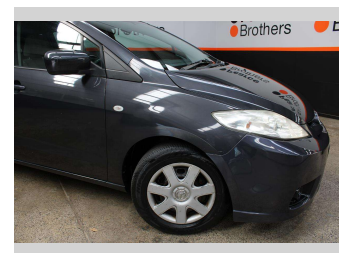

# 2007 Mazda PREMACY 2.0L 7 SEATER PEOPLE

**Purchase Price** **\$4,990**  
Includes GST, Registration & Licensing

Finance may be available on this vehicle. Ask one of our friendly staff for more information.

Body Style  
**Wagon**

Odometer  
**147,309 km**

Engine  
**1990 cc, Internal Combustion**

Fuel Type  
**Petrol**

Transmission  
**Automatic**

Wheels  
-

VIN  
**7AT0C133X20147922**

Interior  
-