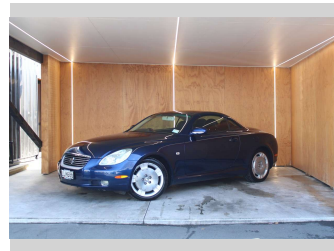

2004 Toyota Soarer 4.3L, V8, HARD TOP COUPE

Purchase Price **\$12,990**
Includes GST, Registration & Licensing

Finance may be available on this vehicle. Ask one of our friendly staff for more information.

Body Style
Convertible

Odometer
119,163 km

Engine
4290 cc, Internal Combustion

Fuel Type
Petrol

Transmission
Automatic

Wheels
-

VIN
7AT0H60XX17059095

Interior
-