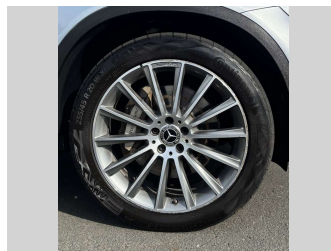

# 2017 Mercedes-Benz GLC 250 AMG COUPE SPORTS

**Purchase Price** **\$35,975**  
Includes GST, Registration & Licensing

Finance may be available on this vehicle. Ask one of our friendly staff for more information.

Gain peace of mind with Mechanical Breakdown Insurance. **Ask us how.**

**Top features**  
None Listed

**Body Style**  
5 door, SUV

**Odometer**  
88,833 km

**Engine**  
2143 cc, In-Line

**Fuel Type**  
Diesel

**Transmission**  
Automatic, 4WD

**Wheels**  
-

**VIN**  
WDC2533092F284556

**Interior**  
-

**Safety**  
  
Based on 2024 UCSR rating for 15-22 models

**Reg No.**  
KTG606

**Ext Colour**  
Silver

**History**  
NZ New