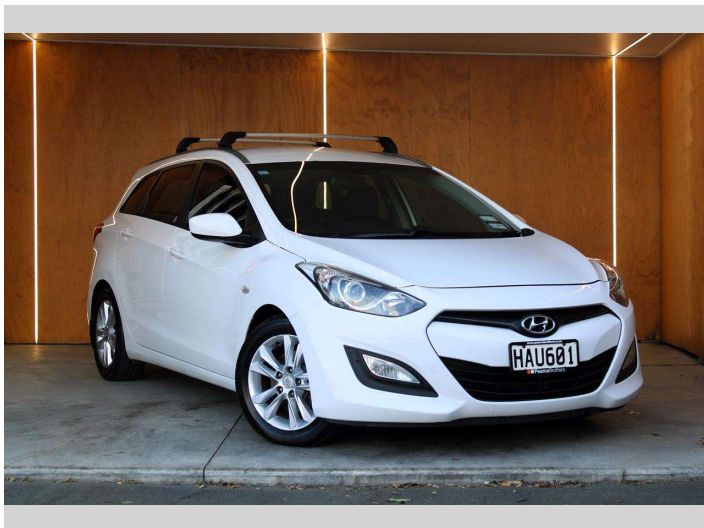

2013 Hyundai I30 WAGON 1.6 CRDI

Purchase Price
Includes GST, Registration & Licensing

\$7,990

Finance may be available on this vehicle. Ask one of our friendly staff for more information.

Gain peace of mind with Mechanical Breakdown Insurance. **Ask us how.**

Top features

None Listed

Body Style
Wagon

Odometer
151,443 km

Engine
1582 cc, Internal Combustion

Fuel Type
Diesel

Transmission
Automatic

Wheels
-

VIN
TMAD281UMEJ04XXXX

Interior
-

Safety

Based on 2023 UCSR rating for 12-17 models

Reg No.
HAU601

Ext Colour
White

History
NZ New

Seats
5 seats