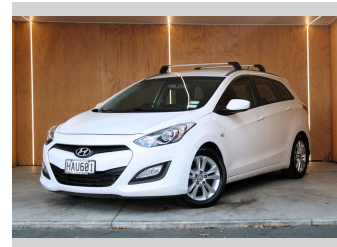

2013 Hyundai I30 WAGON 1.6 CRDI

Purchase Price
Includes GST, Registration & Licensing

\$7,990

Finance may be available on this vehicle. Ask one of our friendly staff for more information.

Gain peace of mind with Mechanical Breakdown Insurance. **Ask us how.**

Top features

None Listed

Body Style
Wagon

Odometer
151,443 km

Engine
1582 cc, Internal Combustion

Fuel Type
Diesel

Transmission
Automatic

Wheels
-

VIN
TMAD281UMEJ04XXXX

Interior
-

Safety

Based on 2023 UCSR rating for 12-17 models

Reg No.
HAU601

Ext Colour
White

History
NZ New

Seats
5 seats