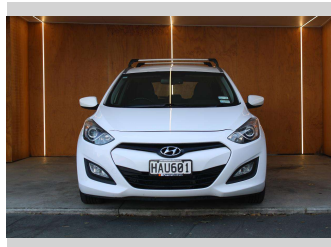

2013 Hyundai I30 WAGON 1.6 CRDI

Purchase Price
Includes GST, Registration & Licensing

\$7,990

Finance may be available on this vehicle. Ask one of our friendly staff for more information.

Gain peace of mind with Mechanical Breakdown Insurance. **Ask us how.**

Top features

None Listed

Body Style
Wagon

Odometer
151,443 km

Engine
1582 cc, Internal Combustion

Fuel Type
Diesel

Transmission
Automatic

Wheels
-

VIN
TMAD281UMEJ04XXXX

Interior
-

Safety

Based on 2023 UCSR rating for 12-17 models

Reg No.
HAU601

Ext Colour
White

History
NZ New

Seats
5 seats