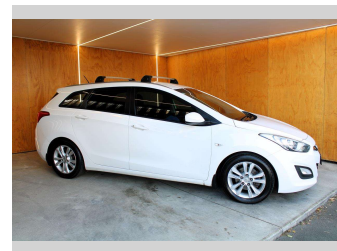

2013 Hyundai I30 WAGON 1.6 CRDI

Purchase Price
Includes GST, Registration & Licensing

\$7,990

Finance may be available on this vehicle. Ask one of our friendly staff for more information.

Gain peace of mind with Mechanical Breakdown Insurance. **Ask us how.**

Top features

None Listed

Body Style
Wagon

Odometer
151,443 km

Engine
1582 cc, Internal Combustion

Fuel Type
Diesel

Transmission
Automatic

Wheels
-