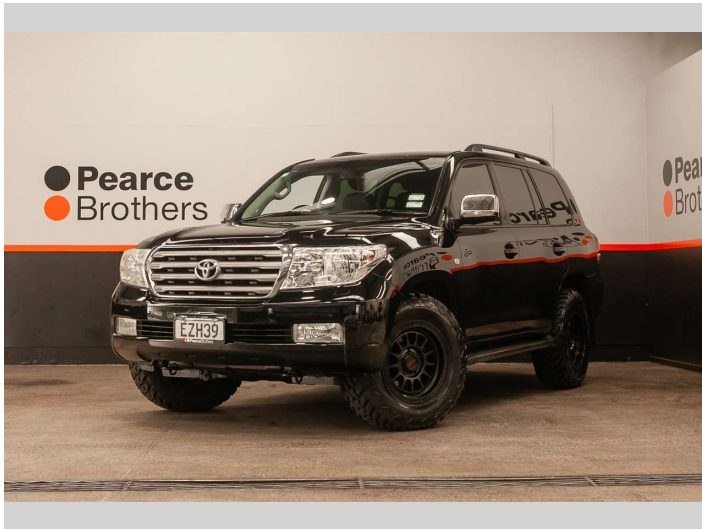

2009 Toyota LandCruiser VX LIMITED 4.5 V8 DIESEL

Purchase Price **\$43,990**
Includes GST, Registration & Licensing

Finance may be available on this vehicle. Ask one of our friendly staff for more information.

Body Style
Wagon

Odometer
271,540 km

Engine
4461 cc, Internal Combustion

Fuel Type
Diesel

Transmission
Automatic

Wheels
-

VIN
JTMHV05J404026146

Interior
-