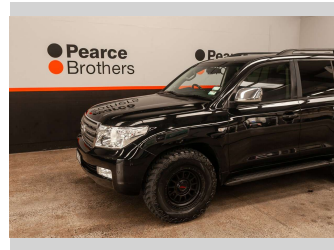

2009 Toyota LandCruiser VX LIMITED 4.5 V8 DIESEL

Purchase Price **\$43,990**
Includes GST, Registration & Licensing

Finance may be available on this vehicle. Ask one of our friendly staff for more information.

Body Style
Wagon

Odometer
271,540 km

Engine
4461 cc, Internal Combustion

Fuel Type
Diesel

Transmission
Automatic

Wheels
-

VIN
JTMHV05J404026146

Interior
-