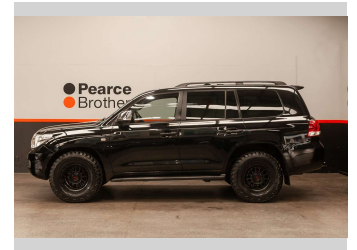

2009 Toyota LandCruiser VX LIMITED 4.5 V8 DIESEL

Purchase Price **\$43,990**
Includes GST, Registration & Licensing

Finance may be available on this vehicle. Ask one of our friendly staff for more information.

Body Style
Wagon

Odometer
271,540 km

Engine
4461 cc, Internal Combustion

Fuel Type
Diesel

Transmission
Automatic

Wheels
-

VIN
JTMHV05J404026146

Interior
-