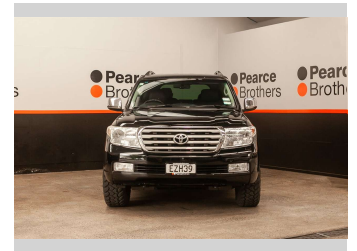

2009 Toyota LandCruiser VX LIMITED 4.5 V8 DIESEL

Purchase Price **\$43,990**
Includes GST, Registration & Licensing

Finance may be available on this vehicle. Ask one of our friendly staff for more information.

Body Style
Wagon

Odometer
271,540 km

Engine
4461 cc, Internal Combustion

Fuel Type
Diesel

Transmission
Automatic

Wheels
-

VIN
JTMHV05J404026146

Interior
-