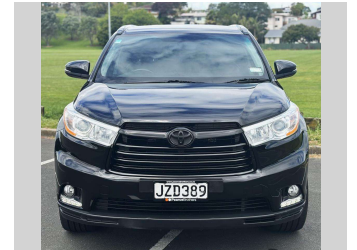

2014 Toyota Highlander GXL 4WD BLACKED OUT

Purchase Price **\$26,975**
Includes GST, Registration & Licensing

Finance may be available on this vehicle. Ask one of our friendly staff for more information.

Gain peace of mind with Mechanical Breakdown Insurance. **Ask us how.**

Top features

None Listed

Body Style
5 door, SUV

Odometer
158,352 km

Engine
3456 cc, In-Line

Fuel Type
Petrol

Transmission
Automatic, 4WD