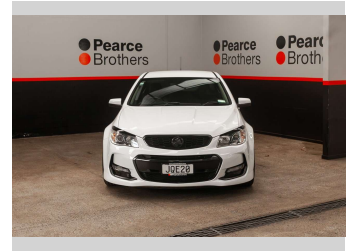

2016 Holden COMMODORE VF2 SV6, LOWERED ON

Purchase Price **\$21,990**
Includes GST, Registration & Licensing

Finance may be available on this vehicle. Ask one of our friendly staff for more information.

Body Style
4 door, Sedan

Odometer
132,545 km

Engine
3564 cc, Internal Combustion

Fuel Type
Petrol

Transmission
Automatic

Wheels
-

VIN
6G1FB5E32GL20ZZZZ

Interior
-