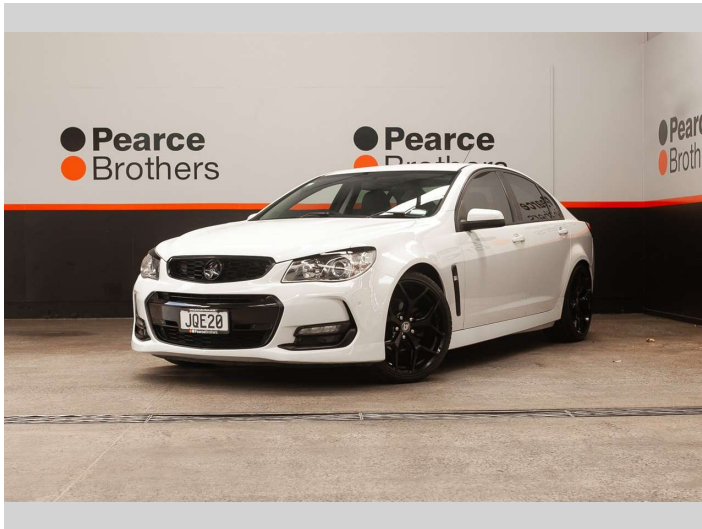

2016 Holden COMMODORE VF2 SV6, LOWERED ON

Purchase Price **\$21,990**
Includes GST, Registration & Licensing

Finance may be available on this vehicle. Ask one of our friendly staff for more information.

Body Style
4 door, Sedan

Odometer
132,545 km

Engine
3564 cc, Internal Combustion

Fuel Type
Petrol

Transmission
Automatic

Wheels
-

VIN
6G1FB5E32GL20ZZZZ

Interior
-