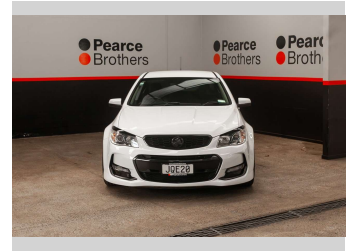

# 2016 Holden COMMODORE VF2 SV6, LOWERED ON

**Purchase Price** **\$22,990**  
Includes GST, Registration & Licensing

Finance may be available on this vehicle. Ask one of our friendly staff for more information.

Body Style  
**4 door, Sedan**

Odometer  
**132,545 km**

Engine  
**3564 cc, Internal Combustion**

Fuel Type  
**Petrol**

Transmission  
**Automatic**

Wheels  
-

VIN  
**6G1FB5E32GL20ZZZZ**

Interior  
-