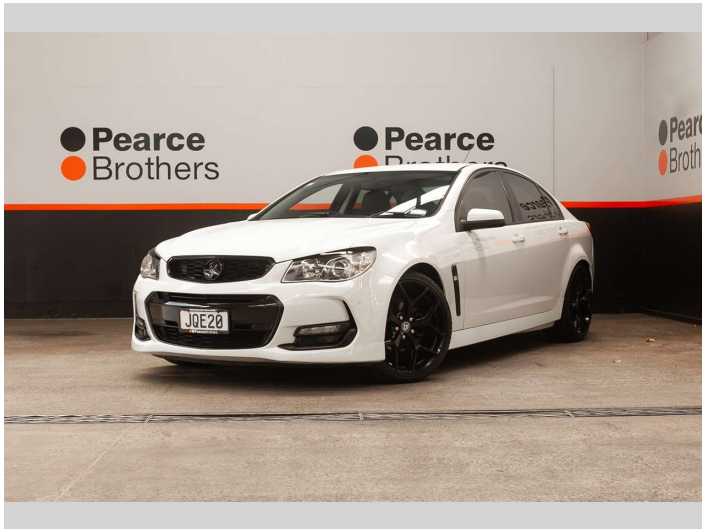

# 2016 Holden COMMODORE VF2 SV6, LOWERED ON

**Purchase Price** **\$22,990**  
Includes GST, Registration & Licensing

Finance may be available on this vehicle. Ask one of our friendly staff for more information.

Body Style  
**4 door, Sedan**

Odometer  
**132,545 km**

Engine  
**3564 cc, Internal Combustion**

Fuel Type  
**Petrol**

Transmission  
**Automatic**

Wheels  
-

VIN  
**6G1FB5E32GL20ZZZZ**

Interior  
-