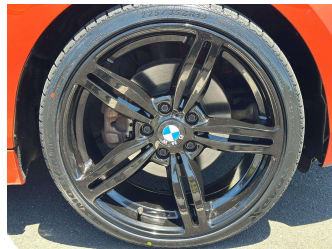

2012 BMW 116i SPORT LINE BLACKED OUT !!!

Purchase Price **\$12,975**
Includes GST, Registration & Licensing

Finance may be available on this vehicle. Ask one of our friendly staff for more information.

Gain peace of mind with Mechanical Breakdown Insurance. **Ask us how.**

Top features
None Listed

Body Style
5 door, Hatchback

Odometer
51,363 km

Engine
1598 cc, In-Line

Fuel Type
Petrol

Transmission
Automatic, Rear Wheel

Wheels
-

VIN
WBA1A120X0J203960

Interior
-

Safety
-

Reg No.
QH55

Ext Colour
ORANGE

History
Ex-Overseas, 2 owners

Seats
5 seats

CO2 Emissions
-

Energy Economy
-