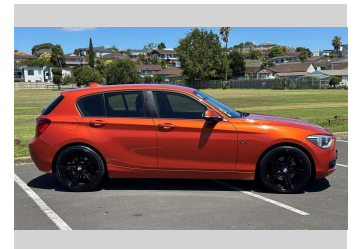

2012 BMW 116i SPORT LINE BLACKED OUT !!!

Purchase Price **\$12,975**
Includes GST, Registration & Licensing

Finance may be available on this vehicle. Ask one of our friendly staff for more information.

Gain peace of mind with Mechanical Breakdown Insurance. **Ask us how.**

Top features
None Listed

Body Style
5 door, Hatchback

Odometer
51,363 km

Engine
1598 cc, In-Line

Fuel Type
Petrol

Transmission
Automatic, Rear Wheel

Wheels
-

VIN
WBA1A120X0J203960