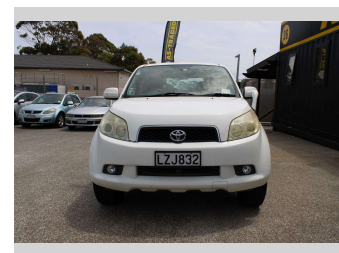

# 2006 Toyota Rush COMPACT SUV!!

**Purchase Price** **\$8,490**  
Includes GST, Registration & Licensing

Finance may be available on this vehicle. Ask one of our friendly staff for more information.

Gain peace of mind with Mechanical Breakdown Insurance. **Ask us how.**

**Top features**

- » Tinted Windows

Body Style  
**Wagon**

Odometer  
**132,177 km**

Engine  
**1490 cc, Internal Combustion**

Fuel Type  
**Petrol**

Transmission  
**Automatic**

Wheels  
-

VIN  
**7AT0H65JX18006920**

Interior  
-

Safety  
-

Reg No.  
**LZJ832**

Ext Colour  
**White**

History  
**Ex-Overseas**

Seats  
**5 seats**

CO2 Emissions  
-