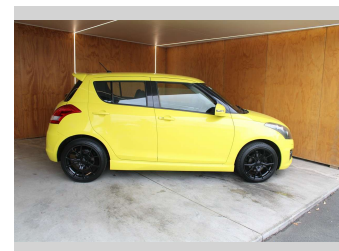

# 2015 Suzuki Swift SPORT, 1.6L PETROL, NZ NEW

**Purchase Price** **\$12,990**  
Includes GST, Registration & Licensing

Finance may be available on this vehicle. Ask one of our friendly staff for more information.

Body Style  
**5 door, Hatchback**

Odometer  
**102,794 km**

Engine  
**1586 cc, Internal Combustion**

Fuel Type  
**Petrol**

Transmission  
**CVT**

Wheels  
-

VIN  
**JSAFZC32S00302350**

Interior  
-