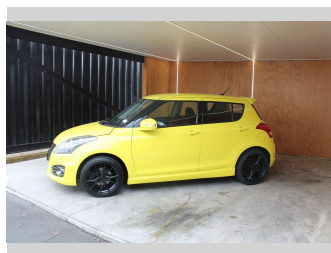

# 2015 Suzuki Swift SPORT, 1.6L PETROL, NZ NEW

**Purchase Price** **\$12,990**  
Includes GST, Registration & Licensing

Finance may be available on this vehicle. Ask one of our friendly staff for more information.

Body Style  
**5 door, Hatchback**

Odometer  
**102,794 km**

Engine  
**1586 cc, Internal Combustion**

Fuel Type  
**Petrol**

Transmission  
**CVT**

Wheels  
-

VIN  
**JSAFZC32S00302350**

Interior  
-