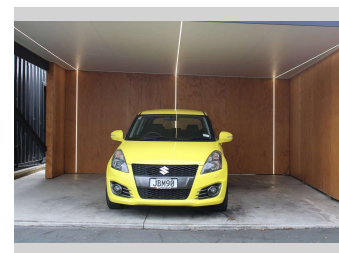

# 2015 Suzuki Swift SPORT, 1.6L PETROL, NZ NEW

**Purchase Price** **\$12,990**  
Includes GST, Registration & Licensing

Finance may be available on this vehicle. Ask one of our friendly staff for more information.

Body Style  
**5 door, Hatchback**

Odometer  
**102,794 km**

Engine  
**1586 cc, Internal Combustion**

Fuel Type  
**Petrol**

Transmission  
**CVT**

Wheels  
-

VIN  
**JSAFZC32S00302350**

Interior  
-