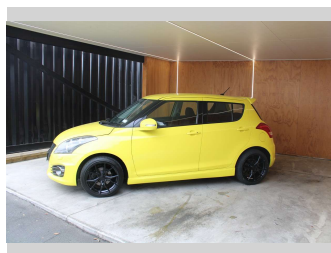

2015 Suzuki Swift SPORT, 1.6L PETROL, NZ NEW

Purchase Price **\$11,990**
Includes GST, Registration & Licensing

Finance may be available on this vehicle. Ask one of our friendly staff for more information.

Body Style
5 door, Hatchback

Odometer
102,794 km

Engine
1586 cc, Internal Combustion

Fuel Type
Petrol

Transmission
CVT

Wheels
-

VIN
JSAFZC32S00302350

Interior
-