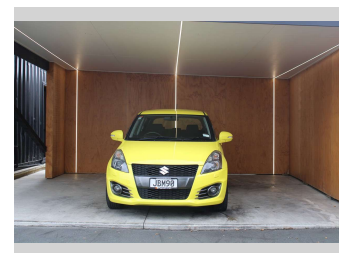

2015 Suzuki Swift SPORT, 1.6L PETROL, NZ NEW

Purchase Price **\$11,990**
Includes GST, Registration & Licensing

Finance may be available on this vehicle. Ask one of our friendly staff for more information.

Body Style
5 door, Hatchback

Odometer
102,794 km

Engine
1586 cc, Internal Combustion

Fuel Type
Petrol

Transmission
CVT

Wheels
-

VIN
JSAFZC32S00302350

Interior
-