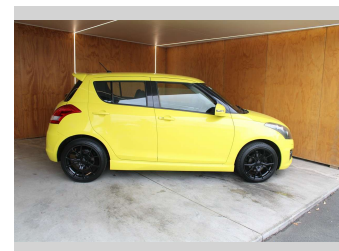

2015 Suzuki Swift SPORT, 1.6L PETROL, NZ NEW

Purchase Price **\$11,990**
Includes GST, Registration & Licensing

Finance may be available on this vehicle. Ask one of our friendly staff for more information.

Body Style
5 door, Hatchback

Odometer
102,794 km

Engine
1586 cc, Internal Combustion

Fuel Type
Petrol

Transmission
CVT

Wheels
-

VIN
JSAFZC32S00302350

Interior
-