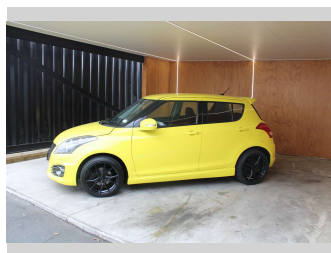

2015 Suzuki Swift SPORT, 1.6L PETROL, NZ NEW

Purchase Price **\$11,490**
Includes GST, Registration & Licensing

Finance may be available on this vehicle. Ask one of our friendly staff for more information.

Body Style
5 door, Hatchback

Odometer
102,794 km

Engine
1586 cc, Internal Combustion

Fuel Type
Petrol

Transmission
CVT

Wheels
-

VIN
JSAFZC32S00302350

Interior
-