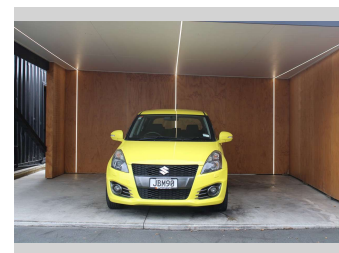

2015 Suzuki Swift SPORT, 1.6L PETROL, NZ NEW

Purchase Price **\$11,490**
Includes GST, Registration & Licensing

Finance may be available on this vehicle. Ask one of our friendly staff for more information.

Body Style
5 door, Hatchback

Odometer
102,794 km

Engine
1586 cc, Internal Combustion

Fuel Type
Petrol

Transmission
CVT

Wheels
-

VIN
JSAFZC32S00302350

Interior
-