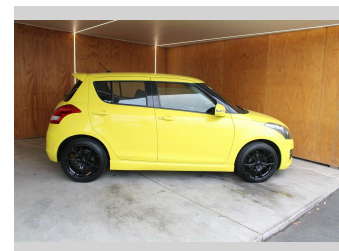

2015 Suzuki Swift SPORT, 1.6L PETROL, NZ NEW

Purchase Price **\$11,490**
Includes GST, Registration & Licensing

Finance may be available on this vehicle. Ask one of our friendly staff for more information.

Body Style
5 door, Hatchback

Odometer
102,794 km

Engine
1586 cc, Internal Combustion

Fuel Type
Petrol

Transmission
CVT

Wheels
-

VIN
JSAFZC32S00302350

Interior
-