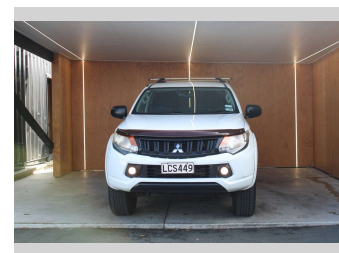

# 2017 Mitsubishi Triton GLX, 4X4, CLUB CAB,

**Purchase Price** **\$23,990**  
Includes GST, Registration & Licensing

Finance may be available on this vehicle. Ask one of our friendly staff for more information.