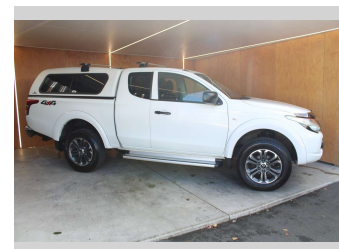

# 2017 Mitsubishi Triton GLX, 4X4, CLUB CAB,

**Purchase Price** **\$23,990**  
Includes GST, Registration & Licensing

Finance may be available on this vehicle. Ask one of our friendly staff for more information.

**Body Style**  
4 door, Ute

**Odometer**  
161,075 km

**Engine**  
2442 cc, Internal Combustion

**Fuel Type**  
Diesel

**Transmission**  
MANUAL

**Wheels**  
-

**VIN**  
MMACJKL10HH011700

**Interior**  
-