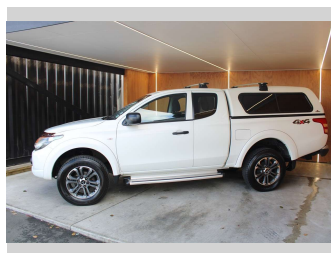

# 2017 Mitsubishi Triton GLX, 4X4, CLUB CAB,

**Purchase Price** **\$23,990**  
Includes GST, Registration & Licensing

Finance may be available on this vehicle. Ask one of our friendly staff for more information.

**Body Style**  
4 door, Ute

**Odometer**  
161,075 km

**Engine**  
2442 cc, Internal Combustion

**Fuel Type**  
Diesel

**Transmission**  
MANUAL

**Wheels**  
-

**VIN**  
MMACJKL10HH011700

**Interior**  
-