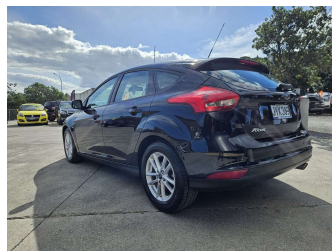

2016 Ford Focus TREND 1.5P/6AT/HA/5D

Purchase Price **\$10,995**
Includes GST, Registration & Licensing

Finance may be available on this vehicle. Ask one of our friendly staff for more information.

Gain peace of mind with Mechanical Breakdown Insurance. **Ask us how.**

Body Style
5 door, Hatchback

Odometer
114,608 km

Engine
1498 cc, In-Line

Fuel Type
Petrol

Transmission
Automatic, Front Wheel

Wheels
-

VIN
MPB3XXMXC3GA40413

Interior
Black/ Grey