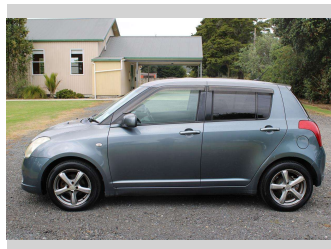

2006 Suzuki Swift 1.3,AUTO,HATCH,ALLOYS

Purchase Price **\$3,990**
Includes GST, Registration & Licensing

Finance may be available on this vehicle. Ask one of our friendly staff for more information.

Gain peace of mind with Mechanical Breakdown Insurance. **Ask us how.**

Top features
None Listed

Body Style
Hatchback

Odometer
169,955 km

Engine
1320 cc, Internal Combustion

Fuel Type
Petrol

Transmission
Automatic

Wheels
-

VIN
7AT0GK0CX14157370

Interior
-

Safety
-

Reg No.
JAE327

Ext Colour
Grey

History
Ex-Overseas

Seats
5 seats

CO2 Emissions
-

Energy Economy
-