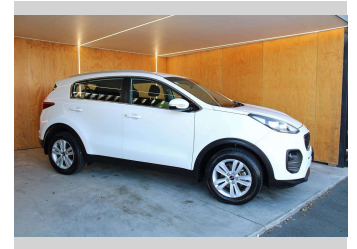

2016 Kia Sportage URBAN LX 2.0 PETROL

Purchase Price

\$12,990

Includes GST, Registration & Licensing

Finance may be available on this vehicle. Ask one of our friendly staff for more information.

Gain peace of mind with Mechanical Breakdown Insurance. **Ask us how.**

Top features

None Listed

Body Style

5 door, Wagon

Odometer

150,432 km

Engine

1999 cc, Internal Combustion