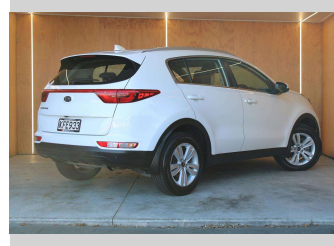

2016 Kia Sportage URBAN LX 2.0 PETROL

Purchase Price

\$12,990

Includes GST, Registration & Licensing

Finance may be available on this vehicle. Ask one of our friendly staff for more information.

Gain peace of mind with Mechanical Breakdown Insurance. **Ask us how.**

Top features

None Listed

Body Style

5 door, Wagon

Odometer

150,432 km

Engine

1999 cc, Internal Combustion

Fuel Type

Petrol

Transmission

Automatic

Wheels

-

VIN

KNAPM81AMG7190863