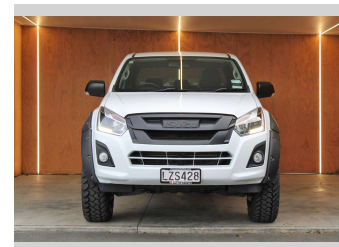

# 2019 Isuzu D-Max LS DC 3.0D/6MT

**Purchase Price**  
Includes GST, Registration & Licensing

Body Style  
**4 door, Ute**

Odometer  
**105,297 km**

Engine  
**2999 cc, Internal Combustion**

Fuel Type  
**Diesel**

Transmission  
**MANUAL**

Wheels  
-

VIN  
**MPATFR85JJT002848**

Interior  
-