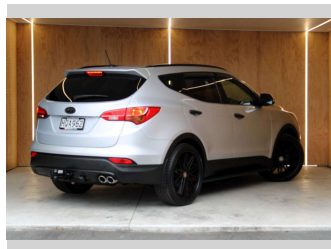

2014 Hyundai Santa Fe DM 2.4P ELITE BLACKED

Purchase Price **\$19,990**
Includes GST, Registration & Licensing

Finance may be available on this vehicle. Ask one of our friendly staff for more information.

Gain peace of mind with Mechanical Breakdown Insurance. **Ask us how.**

Top features

- » 24 Valve

Body Style
5 door, SUV / 4x4

Odometer
169,734 km

Engine
2359 cc, Internal Combustion

Fuel Type
Petrol

Transmission
Automatic, 4WD