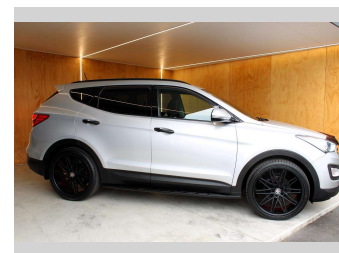

2014 Hyundai Santa Fe DM 2.4P ELITE BLACKED

Purchase Price **\$19,990**
Includes GST, Registration & Licensing

Finance may be available on this vehicle. Ask one of our friendly staff for more information.

Gain peace of mind with Mechanical Breakdown Insurance. **Ask us how.**

Top features

- » 24 Valve

Body Style
5 door, SUV / 4x4

Odometer
169,734 km

Engine
2359 cc, Internal Combustion

Fuel Type
Petrol

Transmission
Automatic, 4WD